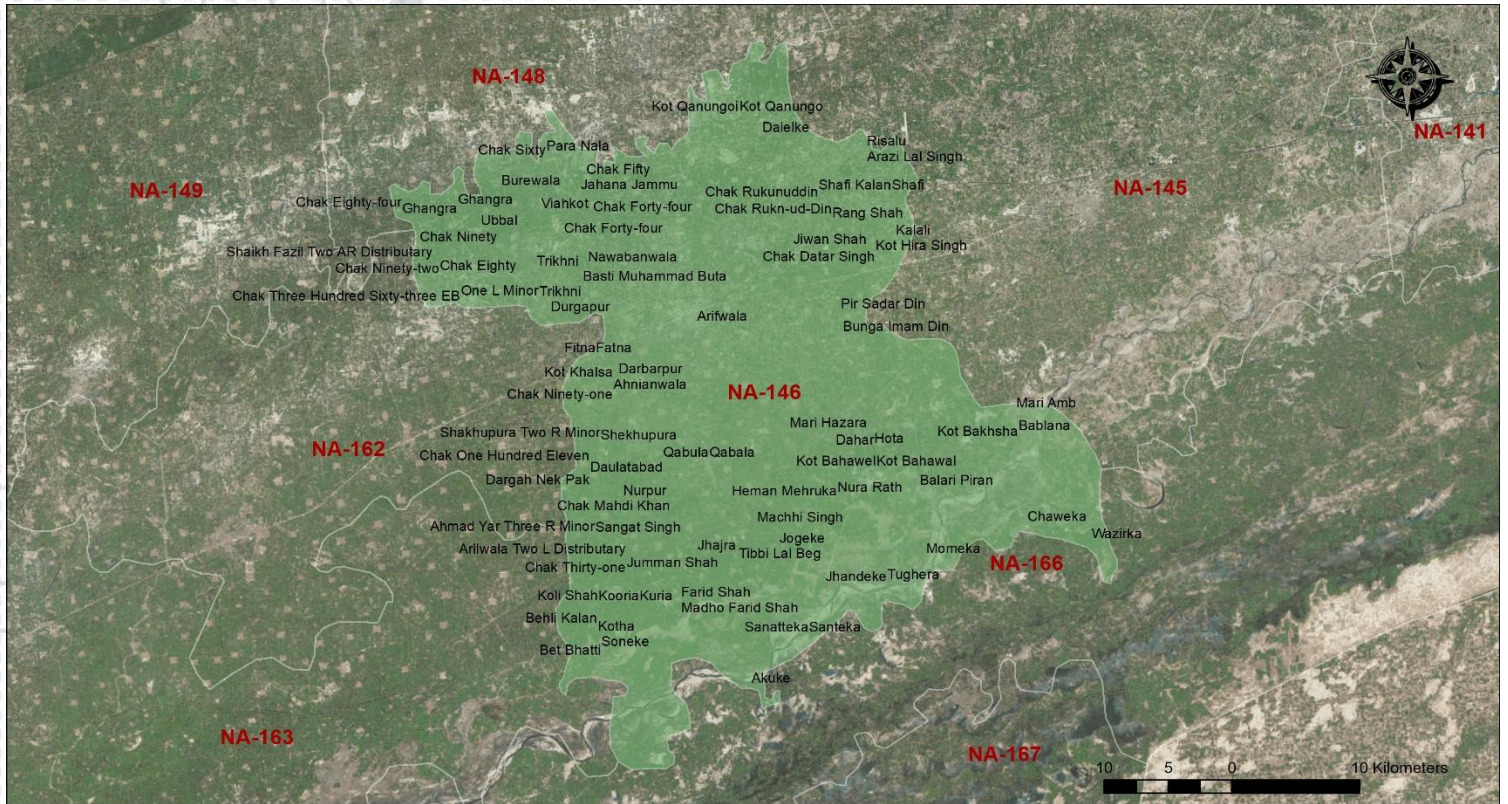

CONSTITUENCY PROFILE

NA-146 PAKPATTAN-II

PUNJAB

**CONSTITUENCY
POPULATION**

912,032

VOTER STATISTICS

Male **281,190**

Female **235,019**

Total **516,209**

57% of the total population are registered as voters

POLLING STATIONS

167 **163** **134** **464**
Male Female Combined Total

Number of polling stations where registered voters exceed 1,200 **158**

POLLING BOOTHS

574 **507** **1,081**
Male Female Total

AVERAGE VOTER AT POLLING STATION **1,113** AVERAGE VOTER AT POLLING BOOTH **478**

LIST OF CONTESTING CANDIDATES

#	Name	Name of Political Party
1	Ahmad Zeeshan	Allah-o-Akbar Tehreek
2	Jahangeer	Pakistan Kissan Ittehad (Ch. Anwar)
3	Raja Talia Saeed	Independent
4	Rashid Minhas	Independent
5	Rana Iradat Sharif Khan	Independent
6	Rana Zahid Hussain Khan	Pakistan Muslim League (Nawaz)
7	Shaukat Ali Bajwa	Pakistan Peoples Party Parliamentarians
8	Saima Kashifat Ul Firdous	Independent
9	Ghulam Hasan	Independent
10	Ghulam Mustfa	Pakistan Human Party
11	Muhammad Haider Sultan	Independent
12	Muhammad Farooq	Independent
13	Muhammad Kashif Sarwar Khan	Tehreek-e-Labaik Pakistan
14	Mian Ejaz Hussain Sabar	Independent
15	Mian Muhammad Amjad Joiya	Pakistan Tehreek-e-Insaf
16	Waseem Zafar	Independent